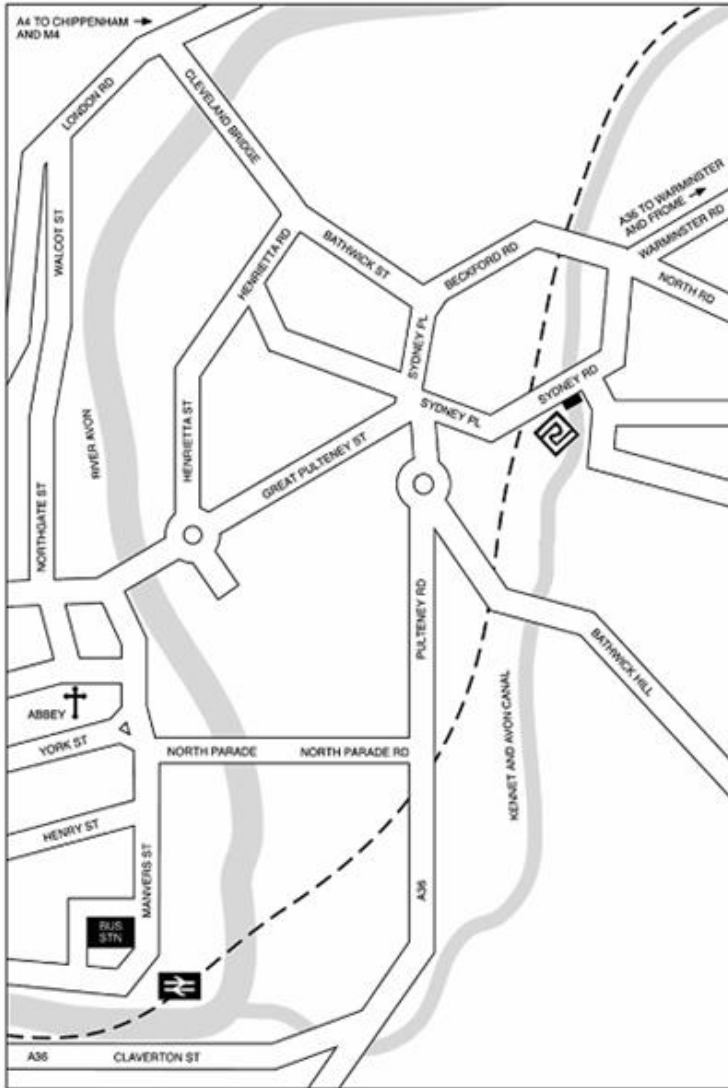

richardson groves

Accountants, Business and Tax Consultants

Richardson Groves
Cleveland house
Sydney Road
Bath BA2 6NR

Tel: 01225 443014

Directions from London

Exit the M4 at Junction 18 and take the A46 to Bath - approximately 8 miles. At Bath exit join the A4 and follow the signs for city centre. At the first set of traffic lights turn left following signs for A36. Follow the road over Cleveland Bridge and past the fire station. At the next set of traffic lights turn right and take the next left, after the Holbourne Museum, into Sydney Place.

Directions from Bristol

Take the Lower Bristol Road into the city through two sets of traffic lights, follow the one-way system and take the sign to the A36. Weave under the railway, around the back of the station and pass the hotel on your left. At the next set of traffic lights proceed ahead under the railway bridge, go straight over the next roundabout and then turn right into Sydney Place (by Holbourne Museum) and Cleveland House is 200 yards up the hill on the right.